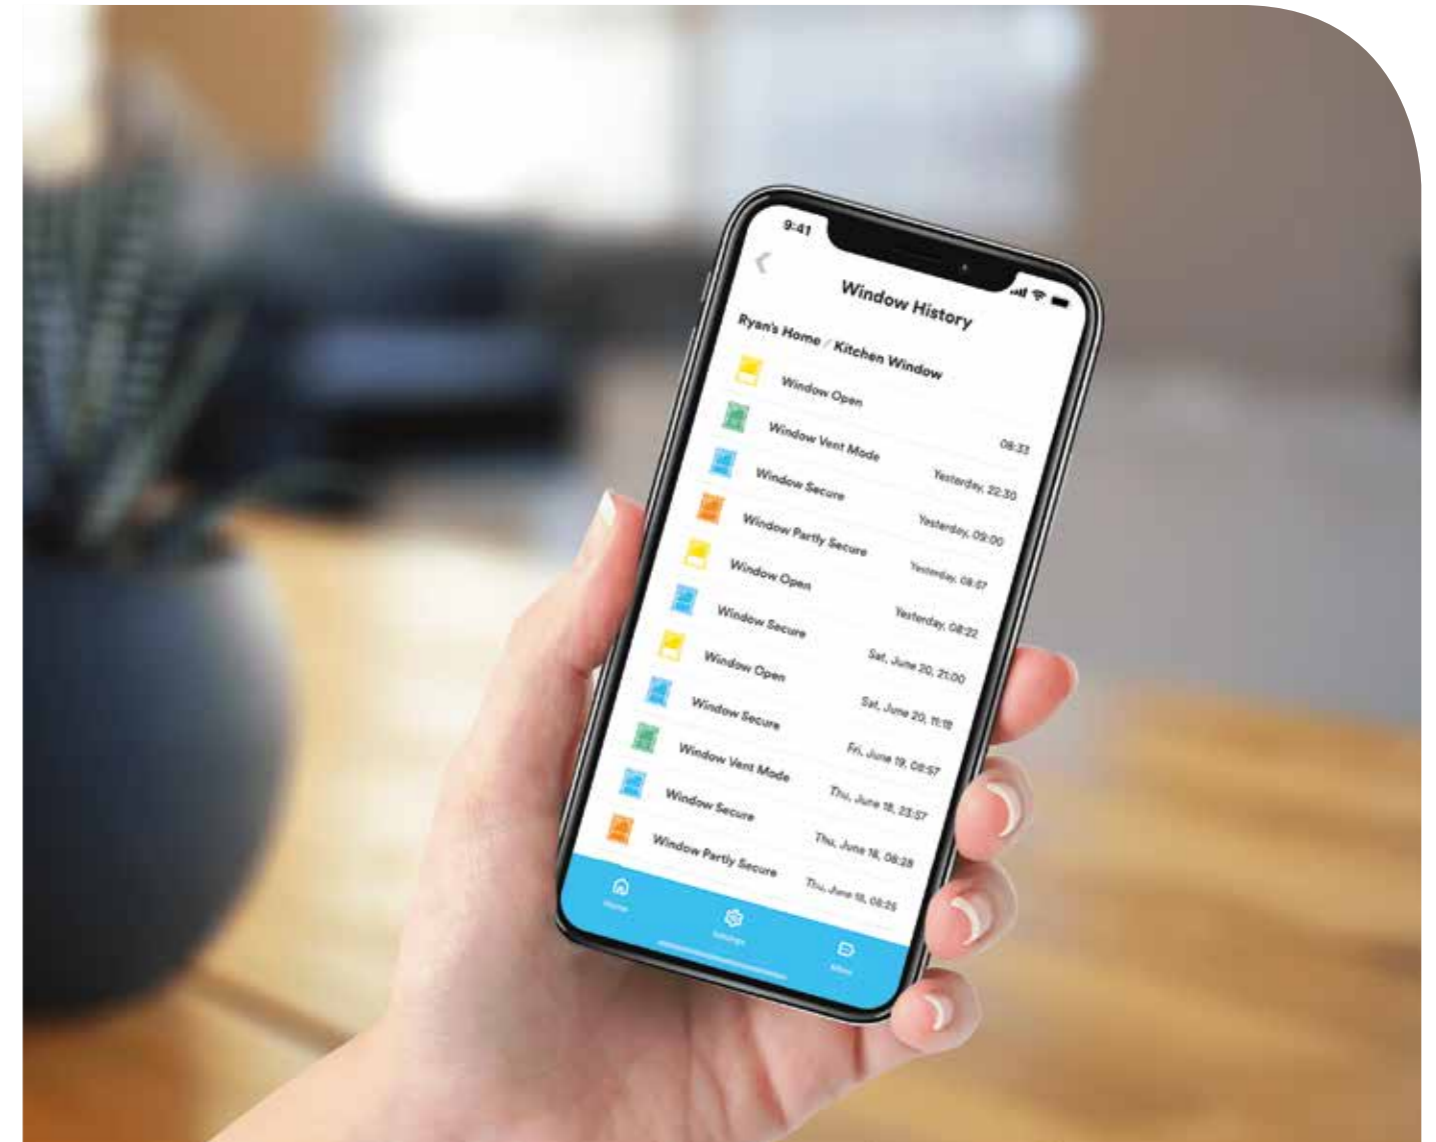

...and even schedule reminders at bedtime or whenever you need.

Product Guide

Kubu Home Hub

The Kubu Home Hub acts as a Wi-fi bridge between your Kubu sensors and the internet and our App.

Your home hub:

- Acts as a visual status indicator
- Supports up to 10 Kubu sensors
- Acts as a range extender in larger homes

With the geofence smart alert reminding you that you've left your home unsecure, you'll simply be able to turn back home and lock up.

Receive real-time notifications

With Kubu, you will always know the status of your doors and windows, whether it's open, closed, locked or unlocked. No matter where you are, you can receive notifications right from the Kubu app on your phone, when connected to the internet or mobile data.

Kubu allows you to track activity and receive real-time notifications whenever someone enters and exits your home, so you'll always know when someone is coming or going.

Set schedules

The Kubu app allows you to set schedules for any time you want.

Simply pick a day and time when you'd like to be reminded of the status of your sensors and Kubu will send you a notification to let you know whether it's secure.

If you'd like a reminder that your doors are locked at night, or if you want to check the kids have locked the door when they've come home from school; simply set up a schedule in the app and Kubu will send you a notification at that exact time and day.