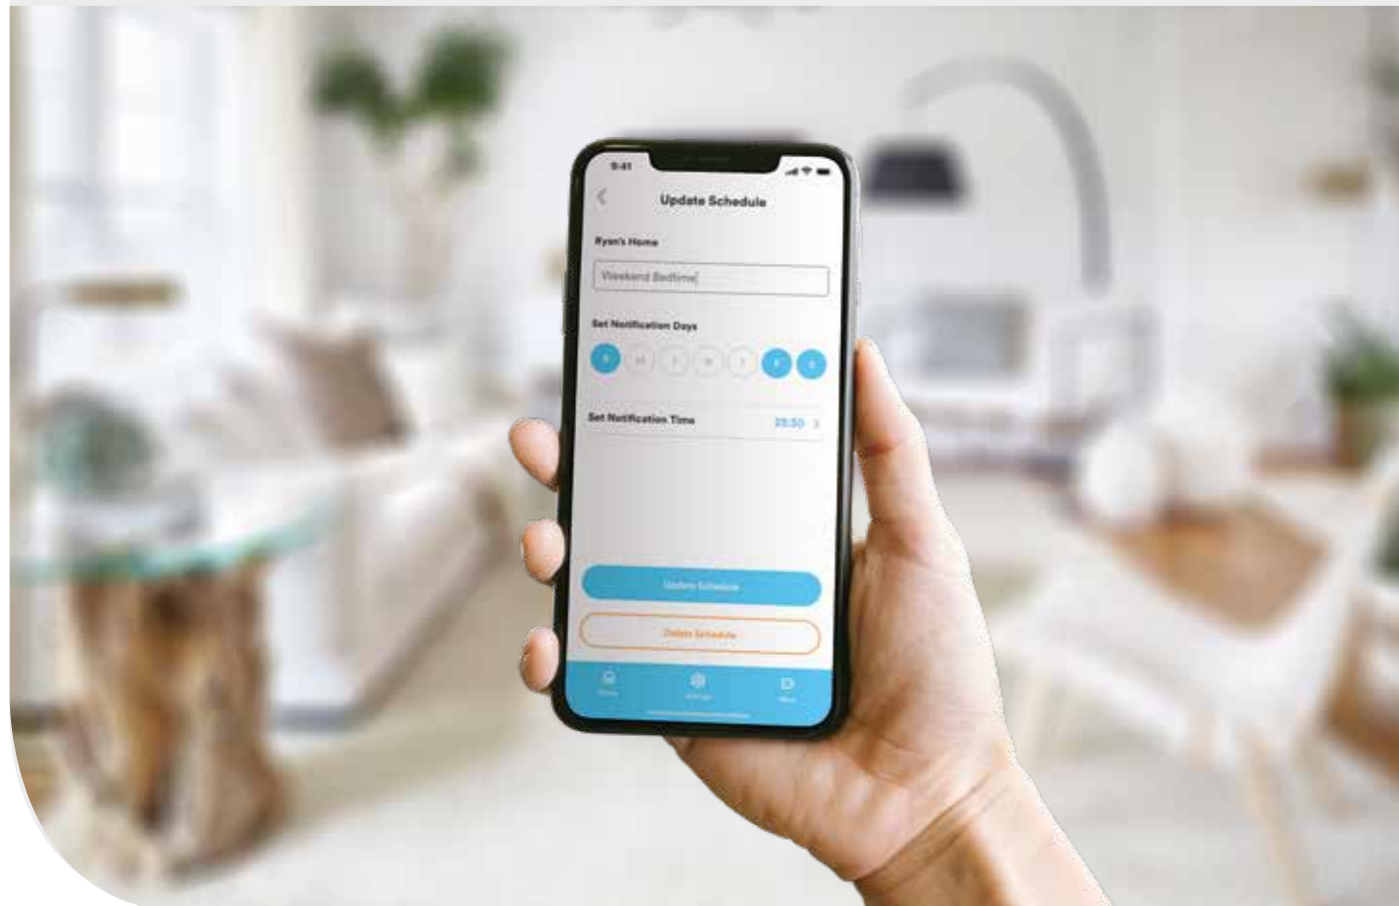

With the geofence smart alert reminding you that you've left your home unsecure, you'll simply be able to turn back home and lock up.

Receive real-time notifications

With Kubu, you will always know the status of your doors and windows, whether it's open, closed, locked or unlocked. No matter where you are, you can receive notifications right from the Kubu app on your phone, when connected to the internet or mobile data.

Kubu allows you to track activity and receive real-time notifications whenever someone enters and exits your home, so you'll always know when someone is coming or going.

Set schedules

The Kubu app allows you to set schedules for any time you want.

Simply pick a day and time when you'd like to be reminded of the status of your sensors and Kubu will send you a notification to let you know whether it's secure.

If you'd like a reminder that your doors are locked at night, or if you want to check the kids have locked the door when they've come home from school; simply set up a schedule in the app and Kubu will send you a notification at that exact time and day.

Check back through your history

Kubu allows you to check back through your sensor's history. The app gives you a 7 day log of all activity your sensors have recorded.

With your sensor history, you will be able to see the time and date stamp of each time a door or window was opened, closed, locked, unlocked or even put into vent mode.