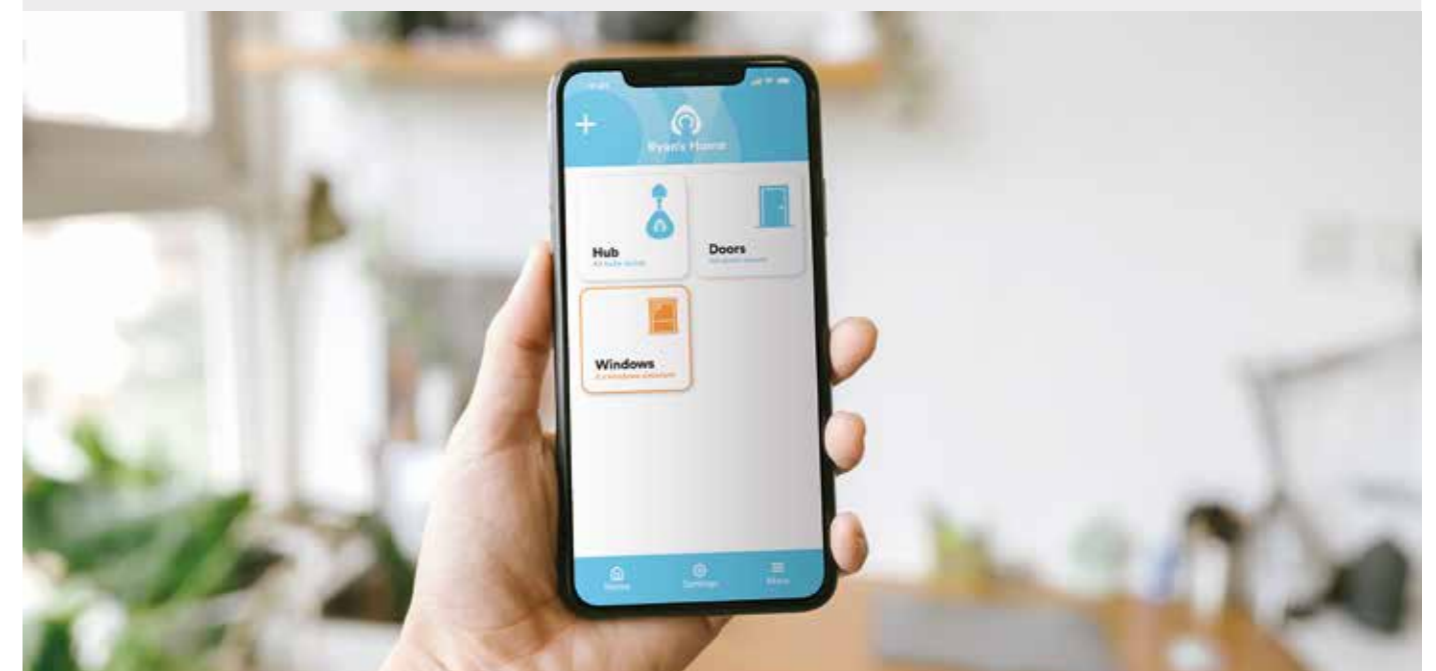

Kubu is a range of smart sensors that monitor your security status in real-time. Kubu will report and notify you of the status of your doors and windows from the Kubu app on your phone.

With Kubu, say goodbye to uncertainty and hello to peace-of-mind.

Be sure it's secure.

What does the Kubu App do?

See at a glance if your doors and windows are locked...

...from anywhere in the world...

...at any time, day or night...

...for every door and window in your home...

...and any other homes that matter to you!

Never leave home while you are not fully secure.

Get notified if someone locks or unlocks your door...

...or if someone is trying to attack your home.

View lock status history directly inside the app...

...and even schedule reminders at bedtime or whenever you need.

Product Guide

Kubu Home Hub

The Kubu Home Hub acts as a Wi-fi bridge between your Kubu sensors and the internet and our App.

Your home hub:

- Acts as a visual status indicator
- Supports up to 10 Kubu sensors
- Acts as a range extender in larger homes