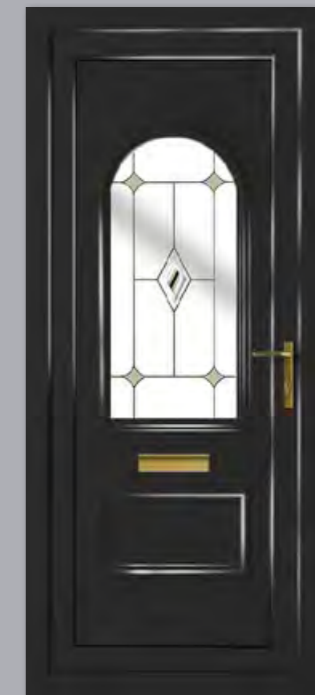

Rockingham One Fused Jewel Black/Beige
Colour Black Brown
Frame Black Brown