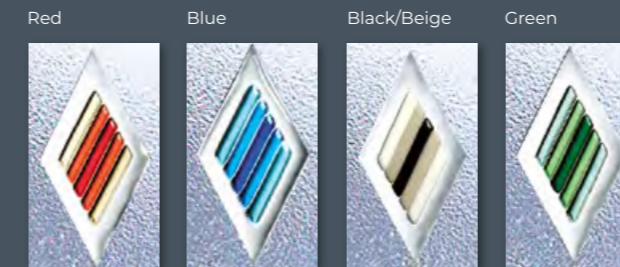

Balmoral One Classic Fused Jewel Red
Colour Red
Frame White