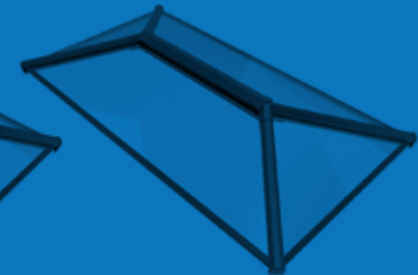

stylish, contemporary performance

A BETTER LANTERN ROOF

The purpose designed Stratus aluminium lantern roof system is discreet yet stylish. Stratus allows light to flood into your home's interior, the ideal modern lantern solution, coupling sleek contemporary looks with truly outstanding performance.

Designed from the ground up around an innovative thermally broken system, it provides excellent thermal performance - keeping cool in the summer and warm in the winter - while delivering the architectural refinement you'd expect of a high end aluminium lantern system.

SIMPLY BUILT BETTER

Every element of the Stratus Thermal Lantern Roof has been designed to be exceptional. From the low profile 20° pitch that allows us to use purpose designed cappings that keep sightlines to a minimum - and your view of the sky maximised - to the discreet black finish of our perimeter beam, that ensures if you view the lantern from above all you'll see is glass and a discreet shadow line.

Anthracite Grey
RAL 7016

Crisp White
RAL 9016

3 way design
Max 3000mm x 6000mm

2 way design
Max 1500mm x 6000mm

Contemporary design
Max 1500mm x 3000mm

VERSATILE CONFIGURATIONS

Conservatory Training

Stratus Lantern Roof - Design Guide