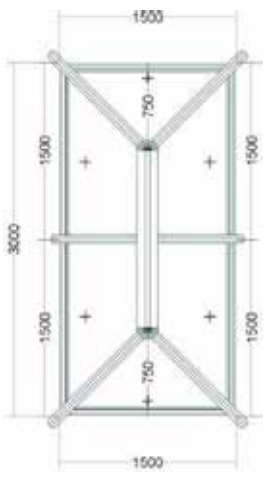

Anthracite Grey
RAL 7016

Crisp White
RAL 9016

3 way design
Max 3000mm x 6000mm

2 way design
Max 1500mm x 6000mm

Contemporary design
Max 1500mm x 3000mm

VERSATILE CONFIGURATIONS

Conservatory Training

Stratus Lantern Roof - Design Guide

The guidelines for designing Stratus Lantern Roofs are as follows:

1. Fixed pitch of 20° to all sections
2. All external caps are aluminium in either White or Grey finish (internal is always White PVC-U)
3. 24mm glazing only
4. Maximum and standard rafter spacing is 1500mm with a 31mm clearance required where glazing bar meets the rafter end (see layout 2x4, symbol *)
5. No jack rafters
6. Minimum ridge length is 140mm
7. Maximum sizes will depend on rafter layout as shown
8. Sizes relate to external face of timber support as indicated by the blue arrow shown below
9. No roof vents or tiebars

Layout: 1 x 2
MAX 1500mm x 3000mm

Layout: 1 x 3
MAX 1500mm x 4500mm

Layout: 1 x 4
MAX 1500mm x 6000mm

Layout: 2 x 4
MAX 3000mm x 6000mm

THE EVOLUTION
OF THE ALUMINIUM
LANTERN ROOF

10 YEAR GUARANTEE
AS STANDARD