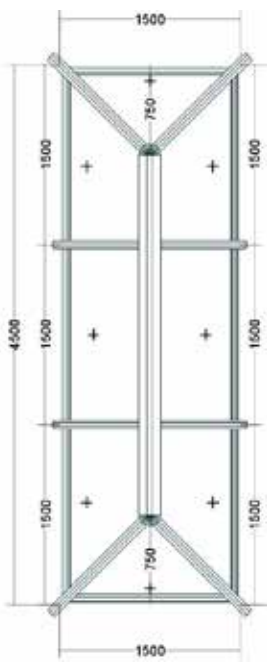

Anthracite Grey
RAL 7016

Crisp White
RAL 9016

3 way design
Max 3000mm x 6000mm

2 way design
Max 1500mm x 6000mm

Contemporary design
Max 1500mm x 3000mm

VERSATILE CONFIGURATIONS

Conservatory Training

Stratus Lantern Roof - Design Guide

The guidelines for designing Stratus Lantern Roofs are as follows:

1. Fixed pitch of 20° to all sections
2. All external caps are aluminium in either White or Grey finish (internal is always White PVC-U)
3. 24mm glazing only
4. Maximum and standard rafter spacing is 1500mm with a 31mm clearance required where glazing bar meets the rafter end (see layout 2x4, symbol *)
5. No jack rafters
6. Minimum ridge length is 140mm
7. Maximum sizes will depend on rafter layout as shown
8. Sizes relate to external face of timber support as indicated by the blue arrow shown below
9. No roof vents or tiebars

Layout: 1 x 2
MAX 1500mm x 3000mm

Layout: 1 x 3
MAX 1500mm x 4500mm

Layout: 1 x 4
MAX 1500mm x 6000mm

Layout: 2 x 4
MAX 3000mm x 6000mm

THE EVOLUTION
OF THE ALUMINIUM
LANTERN ROOF

10 YEAR GUARANTEE
AS STANDARD