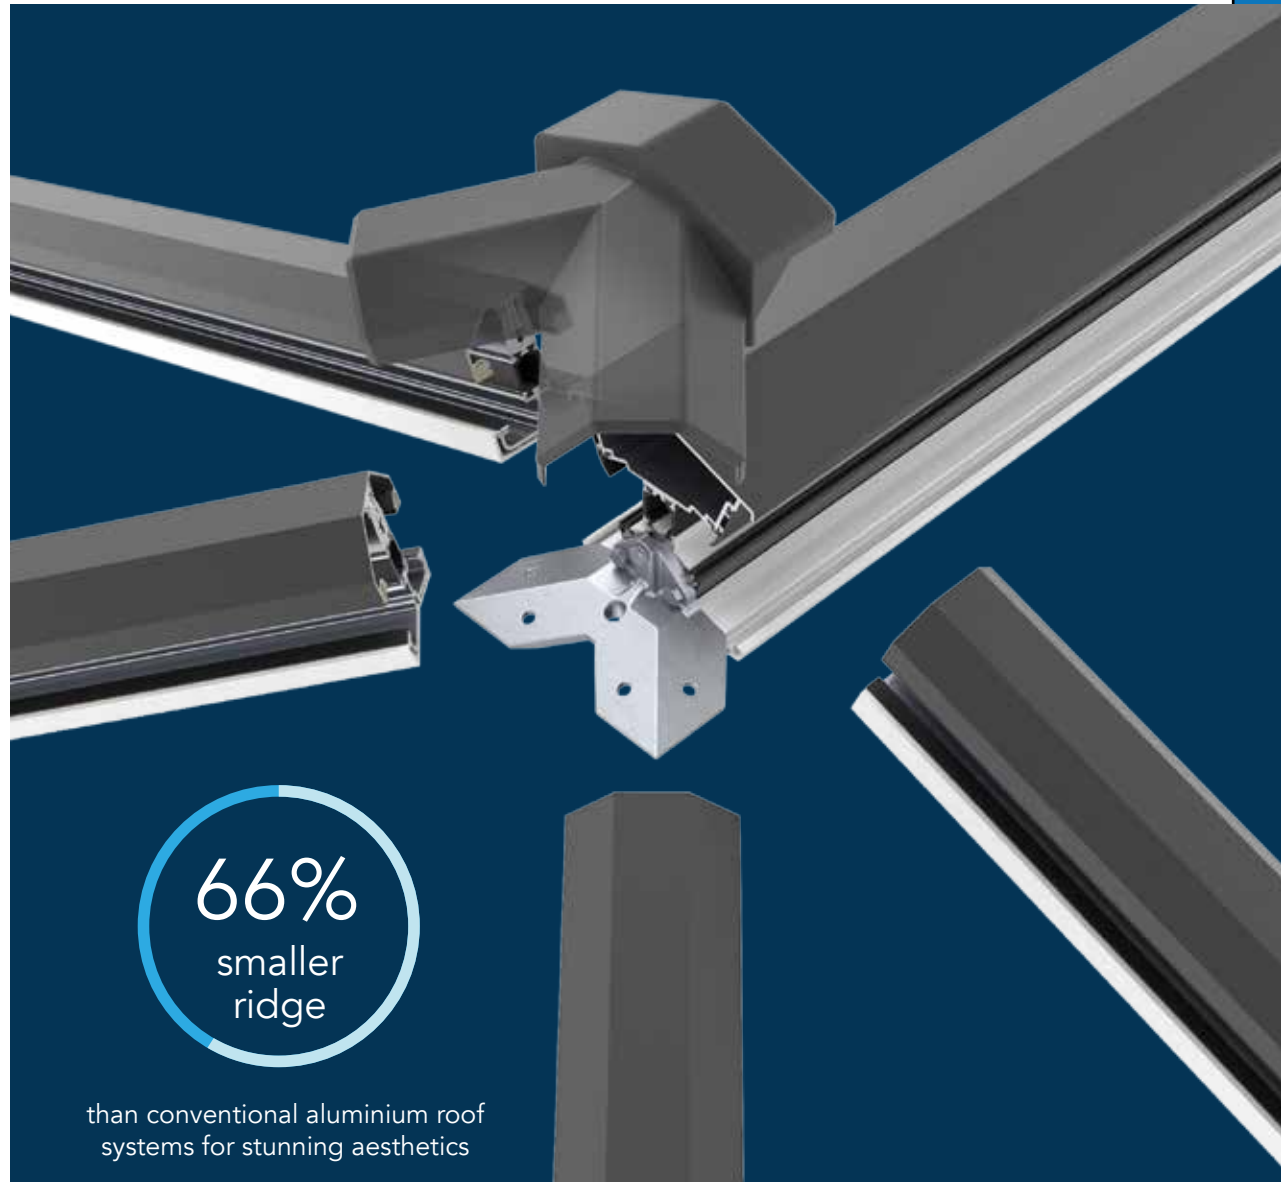

66%
smaller
ridge

than conventional aluminium roof systems for stunning aesthetics

PRECISION ENGINEERED QUALITY