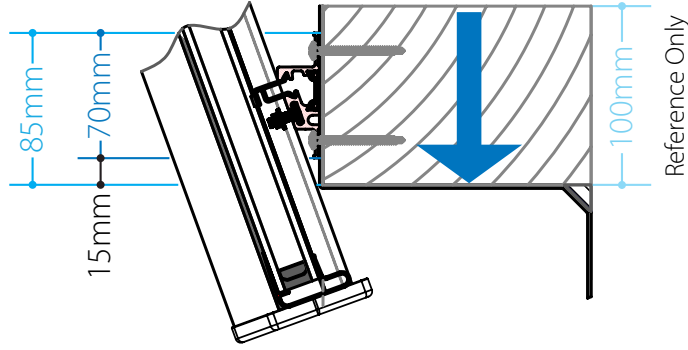

Anthracite Grey
RAL 7016

Crisp White
RAL 9016

3 way design
Max 3000mm x 6000mm

2 way design
Max 1500mm x 6000mm

Contemporary design
Max 1500mm x 3000mm

VERSATILE CONFIGURATIONS

Conservatory Training

Stratus Lantern Roof - Design Guide

The guidelines for designing Stratus Lantern Roofs are as follows:

1. Fixed pitch of 20° to all sections
2. All external caps are aluminium in either White or Grey finish (internal is always White PVC-U)
3. 24mm glazing only
4. Maximum and standard rafter spacing is 1500mm with a 31mm clearance required where glazing bar meets the rafter end (see layout 2x4, symbol *)
5. No jack rafters
6. Minimum ridge length is 140mm
7. Maximum sizes will depend on rafter layout as shown
8. Sizes relate to external face of timber support as indicated by the blue arrow shown below
9. No roof vents or tiebars

Layout: 1 x 2
MAX 1500mm x 3000mm

Layout: 1 x 3
MAX 1500mm x 4500mm

Layout: 1 x 4
MAX 1500mm x 6000mm

Layout: 2 x 4
MAX 3000mm x 6000mm

THE EVOLUTION
OF THE ALUMINIUM
LANTERN ROOF

10 YEAR GUARANTEE
AS STANDARD