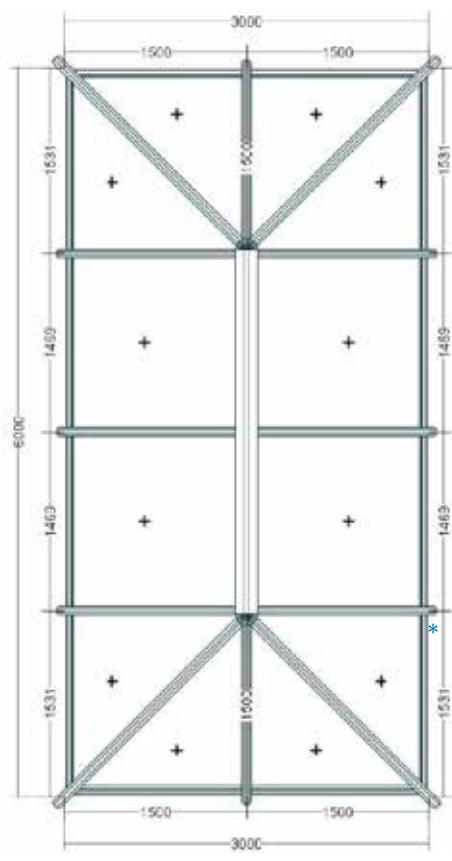

Anthracite Grey
RAL 7016

Crisp White
RAL 9016

3 way design
Max 3000mm x 6000mm

2 way design
Max 1500mm x 6000mm

Contemporary design
Max 1500mm x 3000mm

VERSATILE CONFIGURATIONS

Conservatory Training

Stratus Lantern Roof - Design Guide

The guidelines for designing Stratus Lantern Roofs are as follows:

1. Fixed pitch of 20° to all sections
2. All external caps are aluminium in either White or Grey finish (internal is always White PVC-U)
3. 24mm glazing only
4. Maximum and standard rafter spacing is 1500mm with a 31mm clearance required where glazing bar meets the rafter end (see layout 2x4, symbol *)
5. No jack rafters
6. Minimum ridge length is 140mm
7. Maximum sizes will depend on rafter layout as shown
8. Sizes relate to external face of timber support as indicated by the blue arrow shown below
9. No roof vents or tiebars

Layout: 1 x 2
MAX 1500mm x 3000mm

Layout: 1 x 3
MAX 1500mm x 4500mm

Layout: 1 x 4
MAX 1500mm x 6000mm

Layout: 2 x 4
MAX 3000mm x 6000mm

THE EVOLUTION
OF THE ALUMINIUM
LANTERN ROOF

10 YEAR GUARANTEE
AS STANDARD