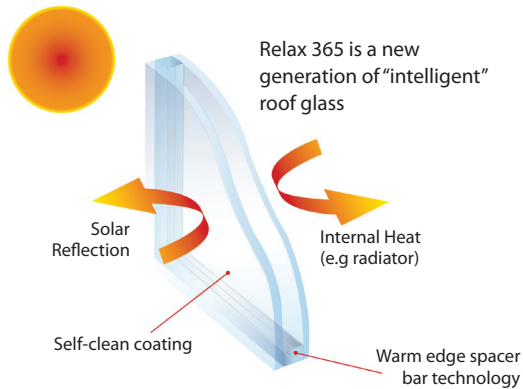

## Relax 365

Relax 365 reflects the high quality of the glass, and the comfort of all-year-round living to the homeowner. Relax 365 is a new generation of 'intelligent' roof glass manufactured to our specifications exclusively for Crystal.