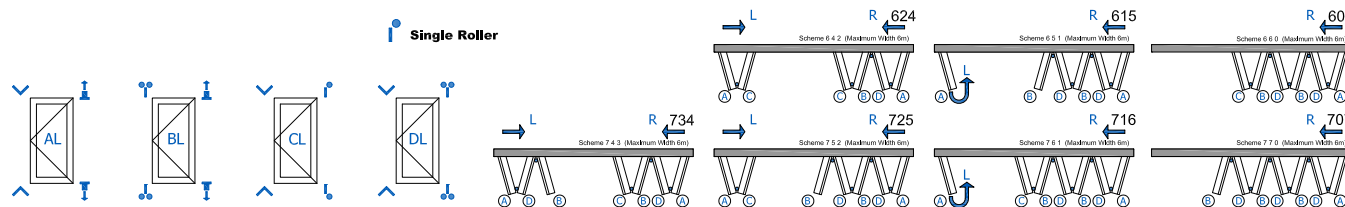

WarmCore Schemes & Layouts

Left hand sliding folding door (hardware applications)

- ✓ Hinge Blank
- ↓ Shoot Bolt
- ⦿ Pivot Hinge
- ⦿ Single Roller

SYMMETRICAL SLIDING FOLDING DOOR (Hardware Applications)

Right hand sliding folding door (hardware applications)

- ✓ Hinge Blank
- ↓ Shoot Bolt
- ⦿ Pivot Hinge
- ⦿ Single Roller