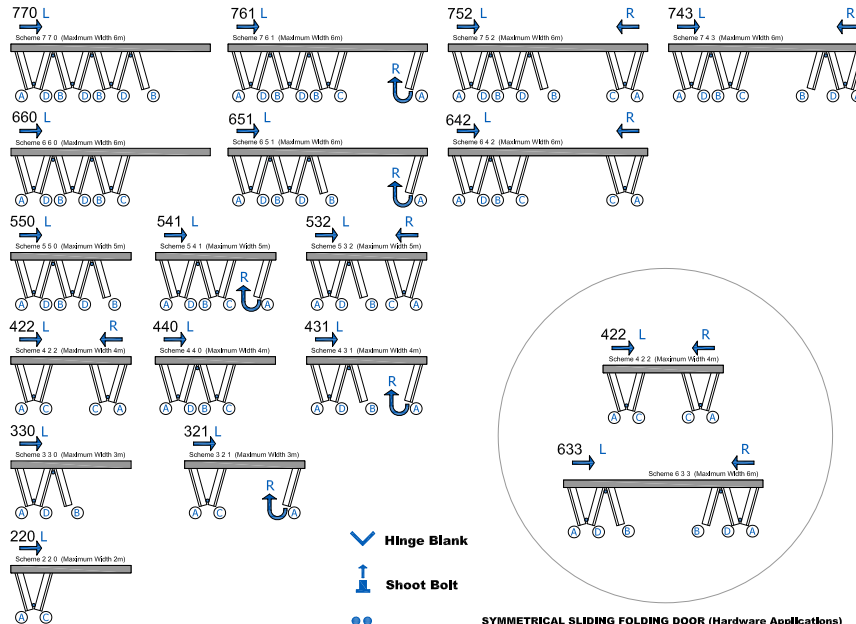

WarmCore Schemes & Layouts

Left hand sliding folding door (hardware applications)

- ✓ Hinge Blank
- ↓ Shoot Bolt
- ⦿ Pivot Hinge
- ⦿ Single Roller

SYMMETRICAL SLIDING FOLDING DOOR (Hardware Applications)

Right hand sliding folding door (hardware applications)

- ✓ Hinge Blank
- ↓ Shoot Bolt
- ⦿ Pivot Hinge
- ⦿ Single Roller